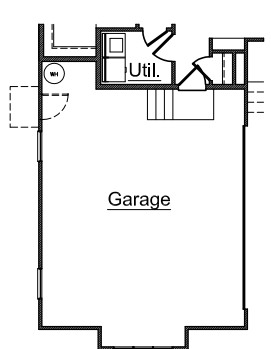

Carolina One
New Homes

THE PONDS

www.DiscoverThePonds.com | (843) 832.6100

*The
Hickory*

D R HORTON DH NYSE
America's Builder
2991 sq. ft.

Elevation H

Elevation I

Elevation J

The Hickory

D R HORTON DH NYSE
America's Builder
Masterpiece
 2991 sq. ft.

First Floor
Opt. Box Bay

First Floor
Opt. 4' Garage Ext.

First Floor
Opt. 4' Garage Ext.
W/Opt. Garage Doors

Second Floor
Opt. Bonus Room #1

Second Floor
Opt. Second Master -A
(4' GARAGE EXT. REQ'D)

Second Floor
Opt. Second Master -B
(4' GARAGE EXT. REQ'D)

First Floor Plan

Second Floor Plan

THESE DRAWINGS ARE FOR VISUAL PURPOSES ONLY AND MAY NOT ACTUALLY REPRESENT THE FINAL CONSTRUCTION. DRAWINGS ARE NOT TO SCALE AND ARE NOT MEANT TO SHOW ACTUAL SIZES. D.R. HORTON ACCEPTS NO RESPONSIBILITY FOR ERRORS OR EXCLUSIONS ON THIS DRAWING. D.R. HORTON RESERVES THE RIGHT TO MAKE CHANGES AS NEEDED AT ANY TIME WITHOUT NOTICE.