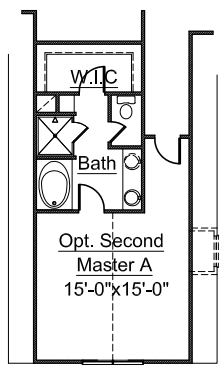

The Hickory

D R HORTON DH NYSE
America's Builder
Masterpiece
 2991 sq. ft.

First Floor
Opt. Box Bay

First Floor
Opt. 4' Garage Ext.

First Floor
Opt. 4' Garage Ext.
W/Opt. Garage Doors

Second Floor
Opt. Bonus Room #1

Second Floor
Opt. Second Master -A
(4' GARAGE EXT. REQ'D)

Second Floor
Opt. Second Master -B
(4' GARAGE EXT. REQ'D)

First Floor Plan

Second Floor Plan

THESE DRAWINGS ARE FOR VISUAL PURPOSES ONLY AND MAY NOT ACTUALLY REPRESENT THE FINAL CONSTRUCTION. DRAWINGS ARE NOT TO SCALE AND ARE NOT MEANT TO SHOW ACTUAL SIZES. D.R. HORTON ACCEPTS NO RESPONSIBILITY FOR ERRORS OR EXCLUSIONS ON THIS DRAWING. D.R. HORTON RESERVES THE RIGHT TO MAKE CHANGES AS NEEDED AT ANY TIME WITHOUT NOTICE.