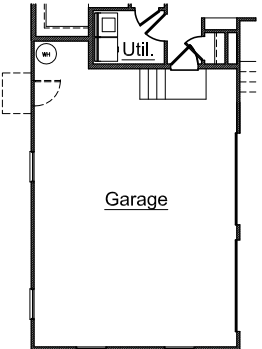

The Hickory

D R HORTON DH NYSE
America's Builder
Masterpiece
 2991 sq. ft.

First Floor
Opt. Box Bay

First Floor
Opt. 4' Garage Ext.

First Floor
Opt. 4' Garage Ext.
W/Opt. Garage Doors

Second Floor
Opt. Bonus Room #1

Second Floor
Opt. Second Master -A
(4' GARAGE EXT. REQ'D)

Second Floor
Opt. Second Master -B
(4' GARAGE EXT. REQ'D)

First Floor Plan

Second Floor Plan

THESE DRAWINGS ARE FOR VISUAL PURPOSES ONLY AND MAY NOT ACTUALLY REPRESENT THE FINAL CONSTRUCTION. DRAWINGS ARE NOT TO SCALE AND ARE NOT MEANT TO SHOW ACTUAL SIZES. D.R. HORTON ACCEPTS NO RESPONSIBILITY FOR ERRORS OR EXCLUSIONS ON THIS DRAWING. D.R. HORTON RESERVES THE RIGHT TO MAKE CHANGES AS NEEDED AT ANY TIME WITHOUT NOTICE.