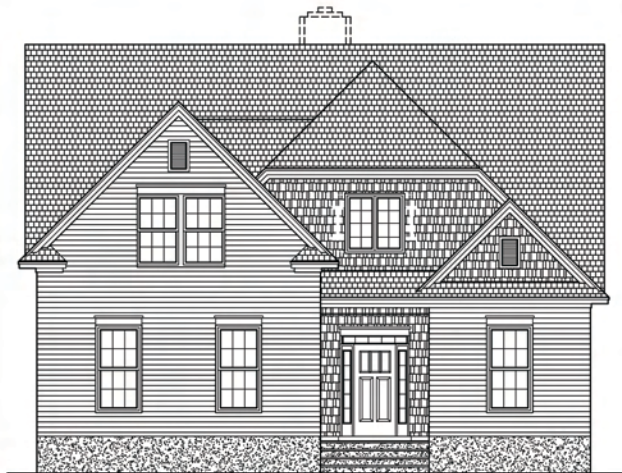

Carolina One
New Homes

THE PONDS

www.DiscoverThePonds.com | (843) 832.6100

*The
Hickory*

D R HORTON DH NYSE
America's Builder
2991 sq. ft.

Elevation H

Elevation I

Elevation J

The Hickory

D R HORTON DH NYSE
America's Builder
Masterpiece
 2991 sq. ft.

First Floor
Opt. Box Bay

First Floor
Opt. 4' Garage Ext.

First Floor
Opt. 4' Garage Ext.
W/Opt. Garage Doors

Second Floor
Opt. Bonus Room #1