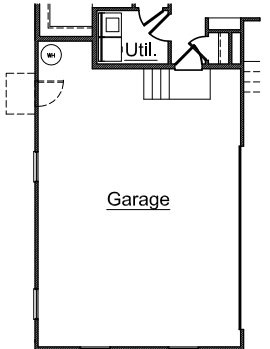

Carolina One
New Homes

THE PONDS

www.DiscoverThePonds.com | (843) 832.6100

*The
Hickory*

D R HORTON DH NYSE
America's Builder
2991 sq. ft.

Elevation H

Elevation I

Elevation J

The Hickory

D R HORTON DH NYSE
America's Builder
Masterpiece
 2991 sq. ft.

First Floor
Opt. Box Bay

First Floor
Opt. 4' Garage Ext.

First Floor
Opt. 4' Garage Ext.
W/Opt. Garage Doors

Second Floor
Opt. Bonus Room #1

Second Floor
Opt. Second Master -A
(4' GARAGE EXT. REQ'D)

Second Floor
Opt. Second Master -B
(4' GARAGE EXT. REQ'D)

First Floor Plan

Second Floor Plan

THESE DRAWINGS ARE FOR VISUAL PURPOSES ONLY AND MAY NOT ACTUALLY REPRESENT THE FINAL CONSTRUCTION. DRAWINGS ARE NOT TO SCALE AND ARE NOT MEANT TO SHOW ACTUAL SIZES. D.R. HORTON ACCEPTS NO RESPONSIBILITY FOR ERRORS OR EXCLUSIONS ON THIS DRAWING. D.R. HORTON RESERVES THE RIGHT TO MAKE CHANGES AS NEEDED AT ANY TIME WITHOUT NOTICE.