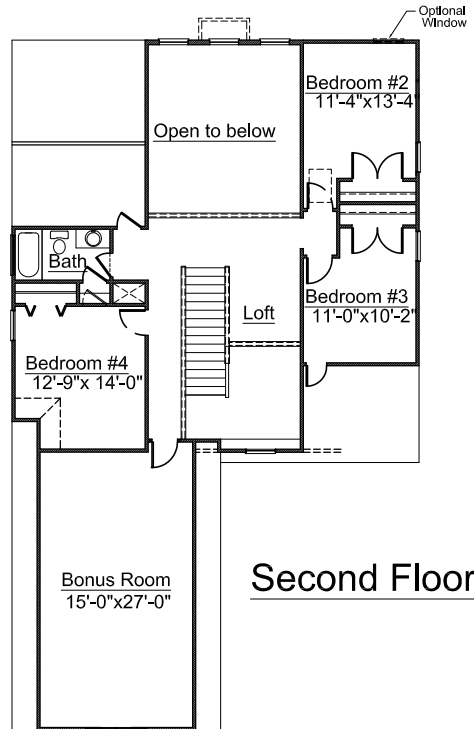

The Hickory

D R HORTON DH NYSE
America's Builder
Masterpiece
 2991 sq. ft.

First Floor
Opt. Box Bay

First Floor
Opt. 4' Garage Ext.

First Floor
Opt. 4' Garage Ext.
W/Opt. Garage Doors

Second Floor
Opt. Bonus Room #1

Second Floor
Opt. Second Master -A
(4' GARAGE EXT. REQ'D)

Second Floor
Opt. Second Master -B
(4' GARAGE EXT. REQ'D)

First Floor Plan

Second Floor Plan

THESE DRAWINGS ARE FOR VISUAL PURPOSES ONLY AND MAY NOT ACTUALLY REPRESENT THE FINAL CONSTRUCTION. DRAWINGS ARE NOT TO SCALE AND ARE NOT MEANT TO SHOW ACTUAL SIZES. D.R. HORTON ACCEPTS NO RESPONSIBILITY FOR ERRORS OR EXCLUSIONS ON THIS DRAWING. D.R. HORTON RESERVES THE RIGHT TO MAKE CHANGES AS NEEDED AT ANY TIME WITHOUT NOTICE.