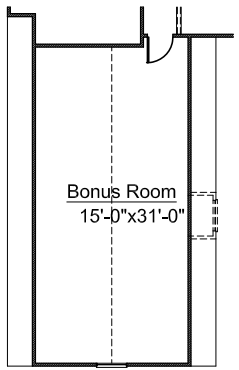

The Hickory

D R HORTON DH NYSE
America's Builder
Masterpiece
 2991 sq. ft.

First Floor
Opt. Box Bay

First Floor
Opt. 4' Garage Ext.

First Floor
Opt. 4' Garage Ext.
W/Opt. Garage Doors

Second Floor
Opt. Bonus Room #1

Second Floor
Opt. Second Master -A
(4' GARAGE EXT. REQ'D)

Second Floor
Opt. Second Master -B
(4' GARAGE EXT. REQ'D)

First Floor Plan

Second Floor Plan

THESE DRAWINGS ARE FOR VISUAL PURPOSES ONLY AND MAY NOT ACTUALLY REPRESENT THE FINAL CONSTRUCTION. DRAWINGS ARE NOT TO SCALE AND ARE NOT MEANT TO SHOW ACTUAL SIZES. D.R. HORTON ACCEPTS NO RESPONSIBILITY FOR ERRORS OR EXCLUSIONS ON THIS DRAWING. D.R. HORTON RESERVES THE RIGHT TO MAKE CHANGES AS NEEDED AT ANY TIME WITHOUT NOTICE.