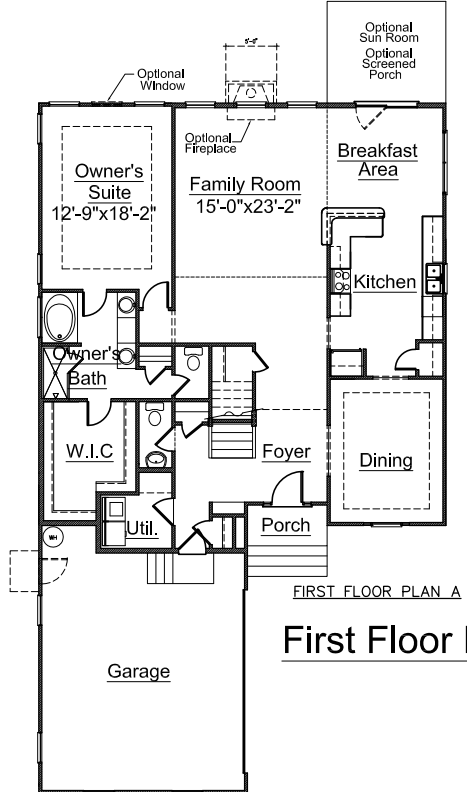

The Hickory

D R HORTON DH NYSE
America's Builder
Masterpiece
 2991 sq. ft.

First Floor
Opt. Box Bay

First Floor
Opt. 4' Garage Ext.

First Floor
Opt. 4' Garage Ext.
W/Opt. Garage Doors

Second Floor
Opt. Bonus Room #1

Second Floor
Opt. Second Master -A
(4' GARAGE EXT. REQ'D)

Second Floor
Opt. Second Master -B
(4' GARAGE EXT. REQ'D)

First Floor Plan

Second Floor Plan

THESE DRAWINGS ARE FOR VISUAL PURPOSES ONLY AND MAY NOT ACTUALLY REPRESENT THE FINAL CONSTRUCTION. DRAWINGS ARE NOT TO SCALE AND ARE NOT MEANT TO SHOW ACTUAL SIZES. D.R. HORTON ACCEPTS NO RESPONSIBILITY FOR ERRORS OR EXCLUSIONS ON THIS DRAWING. D.R. HORTON RESERVES THE RIGHT TO MAKE CHANGES AS NEEDED AT ANY TIME WITHOUT NOTICE.