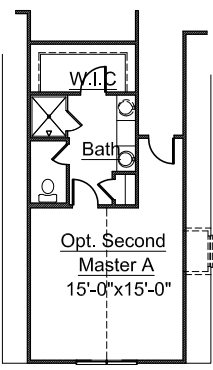

The Hickory

D R HORTON DH NYSE
America's Builder
Masterpiece
 2991 sq. ft.

First Floor
Opt. Box Bay

First Floor
Opt. 4' Garage Ext.

First Floor
Opt. 4' Garage Ext.
W/Opt. Garage Doors

Second Floor
Opt. Bonus Room #1

Second Floor
Opt. Second Master -A
(4' GARAGE EXT. REQ'D)

Second Floor
Opt. Second Master -B
(4' GARAGE EXT. REQ'D)

First Floor Plan

Second Floor Plan

THESE DRAWINGS ARE FOR VISUAL PURPOSES ONLY AND MAY NOT ACTUALLY REPRESENT THE FINAL CONSTRUCTION. DRAWINGS ARE NOT TO SCALE AND ARE NOT MEANT TO SHOW ACTUAL SIZES. D.R. HORTON ACCEPTS NO RESPONSIBILITY FOR ERRORS OR EXCLUSIONS ON THIS DRAWING. D.R. HORTON RESERVES THE RIGHT TO MAKE CHANGES AS NEEDED AT ANY TIME WITHOUT NOTICE.